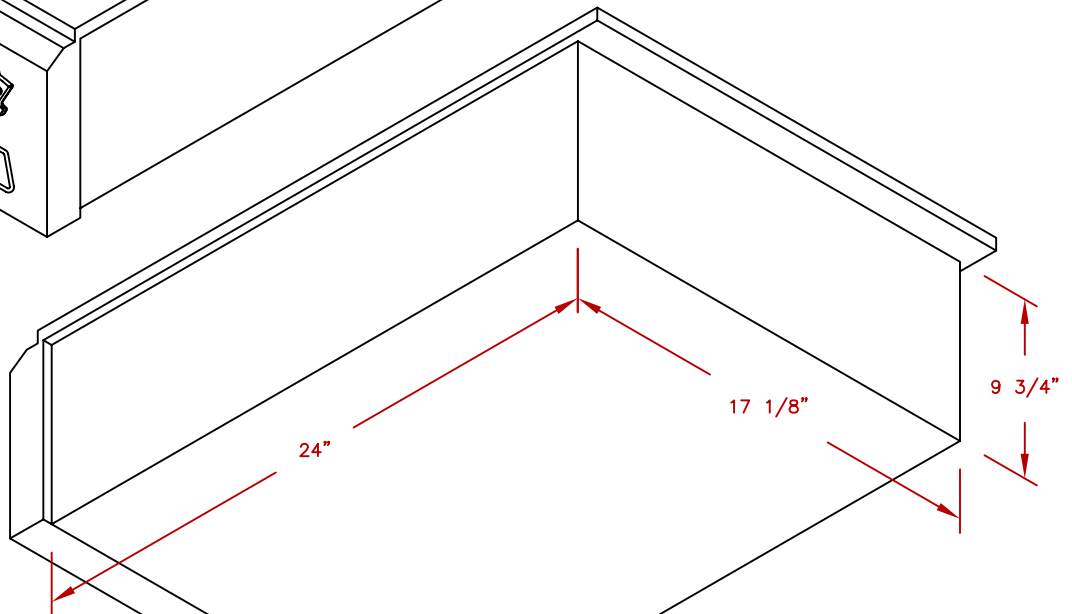

LINE	BBQ LINE
MODEL	18" COCKTAIL CENTER
NUM	

CUT OUT DIMENSIONS

	TITLE 2014 BARBECUE LINE ACCESSORIES-DROP IN- 18" COCKTAIL CENTER	
	SCALE:	DWG NO. BBQ12842P-18
REVISED	REV. DESCR.	DATE 01/01/14

NOTE:
DUE TO OUR CONTINUOUS IMPROVEMENT PROGRAM, ALL MODELS
AND SPECIFICATIONS ARE SUBJECT TO CHANGE WITHOUT NOTICE.