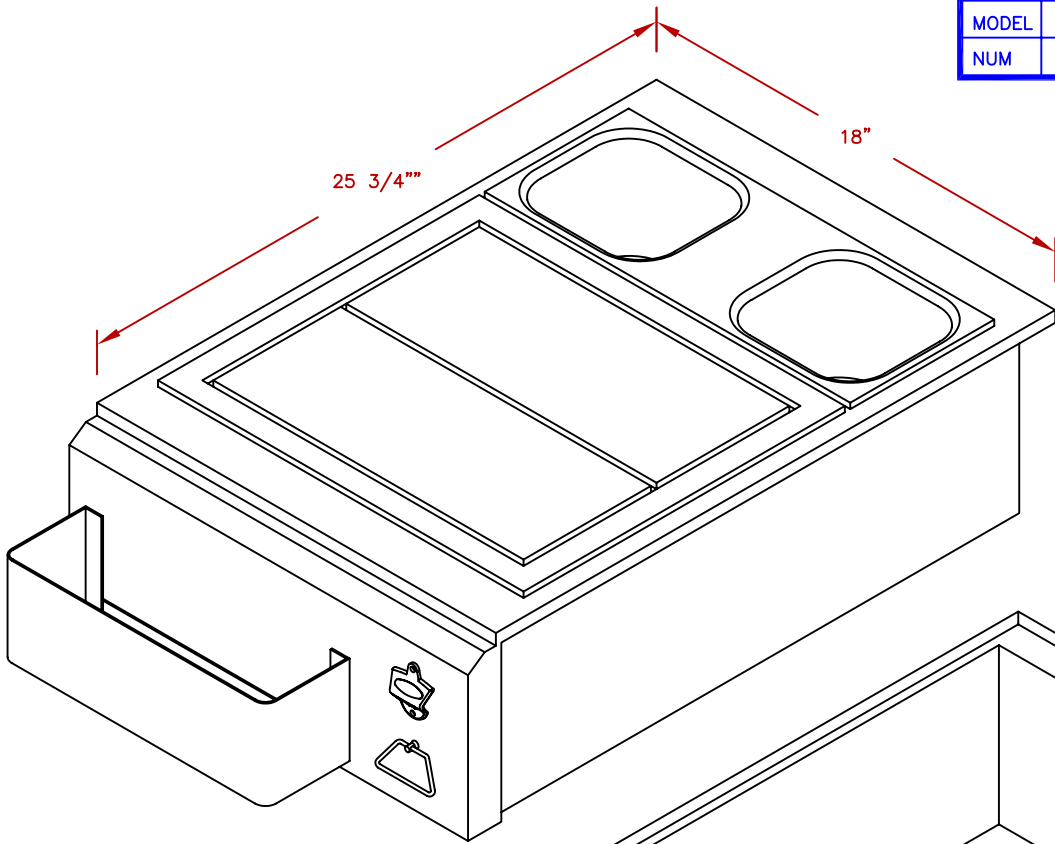

LINE	BBQ LINE
MODEL	18" COCKTAIL CENTER
NUM	

CUT OUT DIMENSIONS

	TITLE 2014 BARBECUE LINE ACCESSORIES-DROP IN- 18" COCKTAIL CENTER	
	SCALE:	DWG NO. BBQ12842P-18
REVISED	REV. DESCR.	DATE 01/01/14

NOTE:
DUE TO OUR CONTINUOUS IMPROVEMENT PROGRAM, ALL MODELS
AND SPECIFICATIONS ARE SUBJECT TO CHANGE WITHOUT NOTICE.