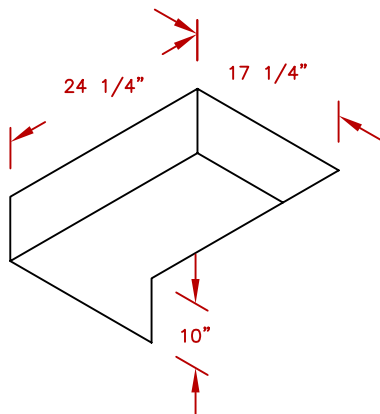

LINE	BBQ LINE
MODEL	18" COCKTAIL CENTER
NUM	

CUT OUT DIMENSIONS

	TITLE 2014 BARBECUE LINE ACCESSORIES-DROP IN- 18" COCKTAIL CENTER	
	SCALE:	DWG NO. BBQ12842P-18
REVISED	REV. DESCR.	DATE 01/01/14

NOTE:
DUE TO OUR CONTINUOUS IMPROVEMENT PROGRAM, ALL MODELS
AND SPECIFICATIONS ARE SUBJECT TO CHANGE WITHOUT NOTICE.